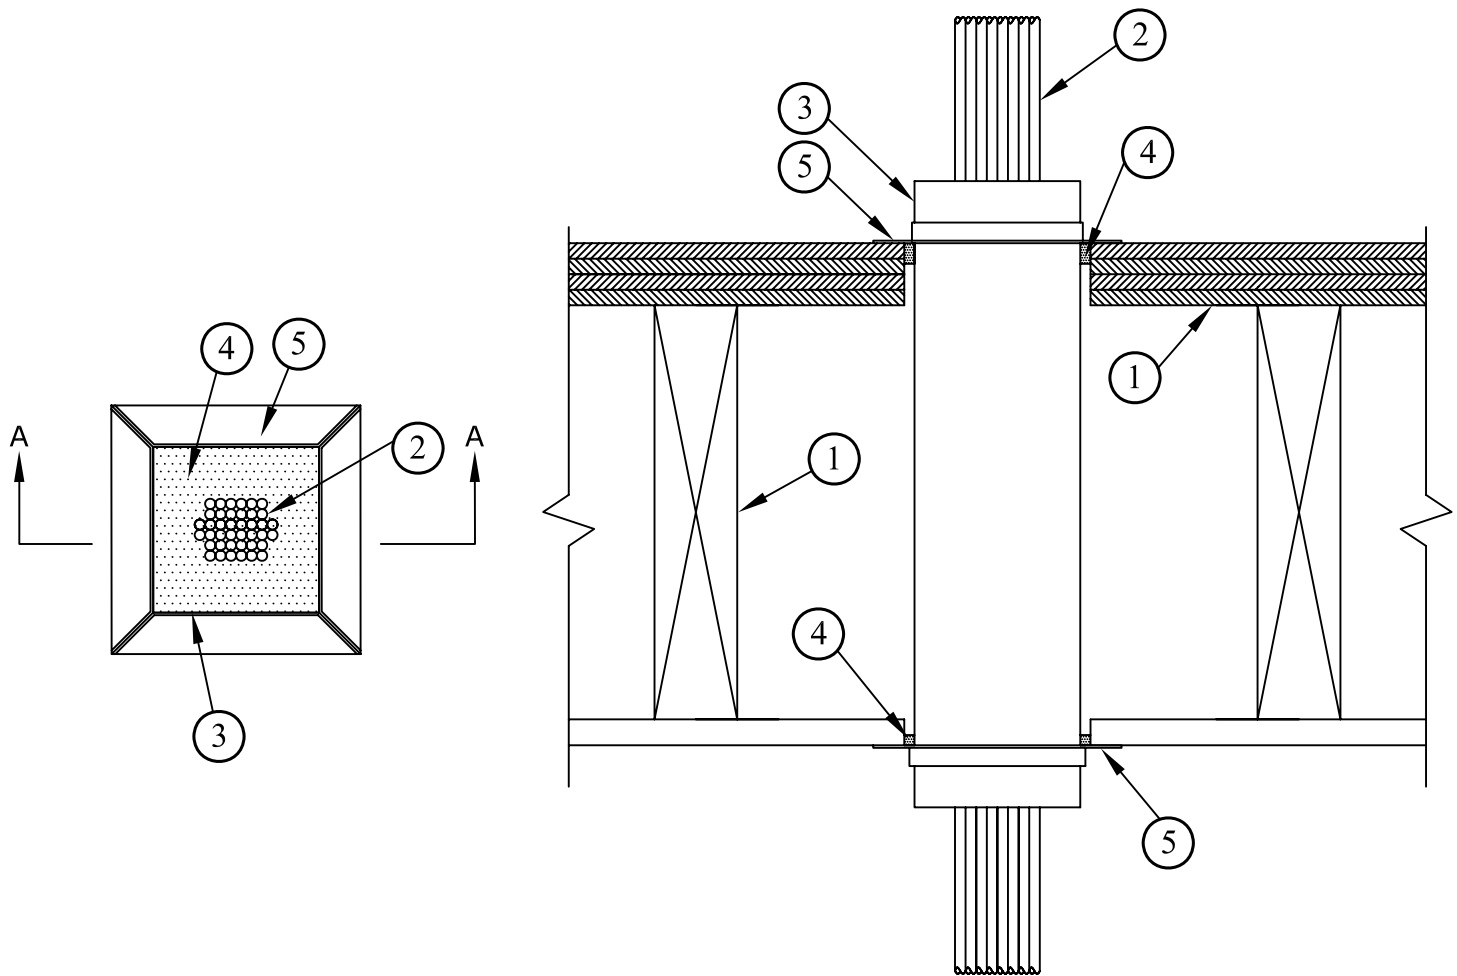

System No. F-C-3089

T Ratings -1 Hr

F Rating - 1 Hr

SECTION A-A

1. FLOOR ASSEMBLY
2. CABLES
3. ABESCO CT 120/ E CABLE TRANSIT
4. ABESCO CP310 FR ACRYLIC INTUMESCENT CAULK
5. MOUNTING FLANGES