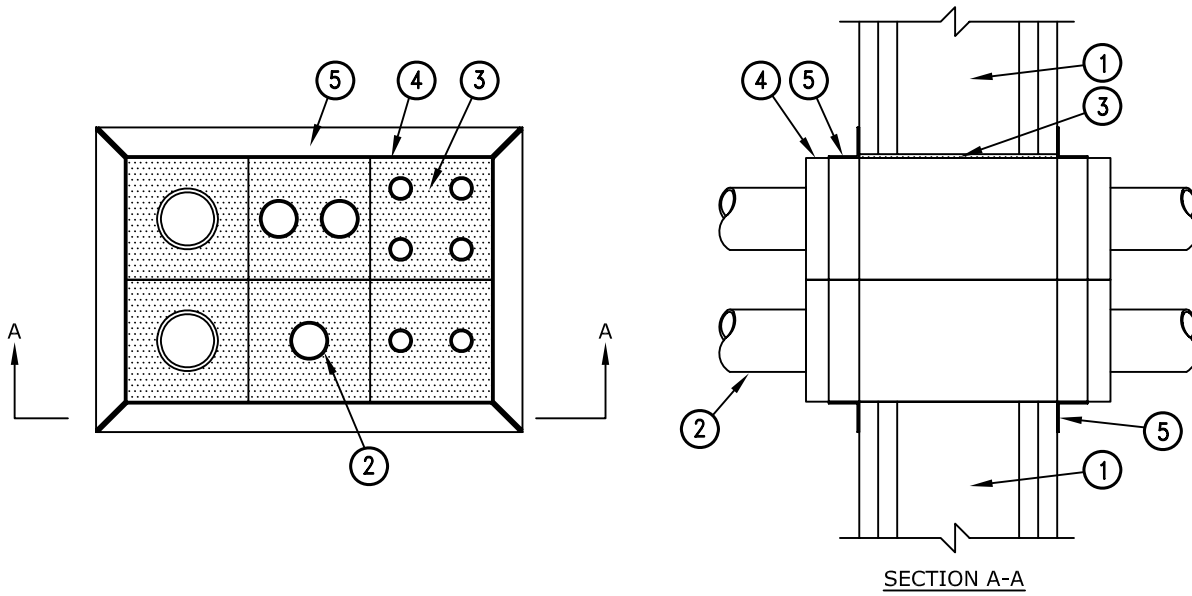

**System No. W-L-2452**

T Ratings - 0 Hr

F Rating - Up to 2 Hr

1. WALL ASSEMBLY
2. THROUGH PENETRANT
3. ABESCO CP310 FR ACRYLIC INTUMESCENT CAULK
4. ABESCO CT120 CABLE TRANSIT
5. MOUNTING FLANGE