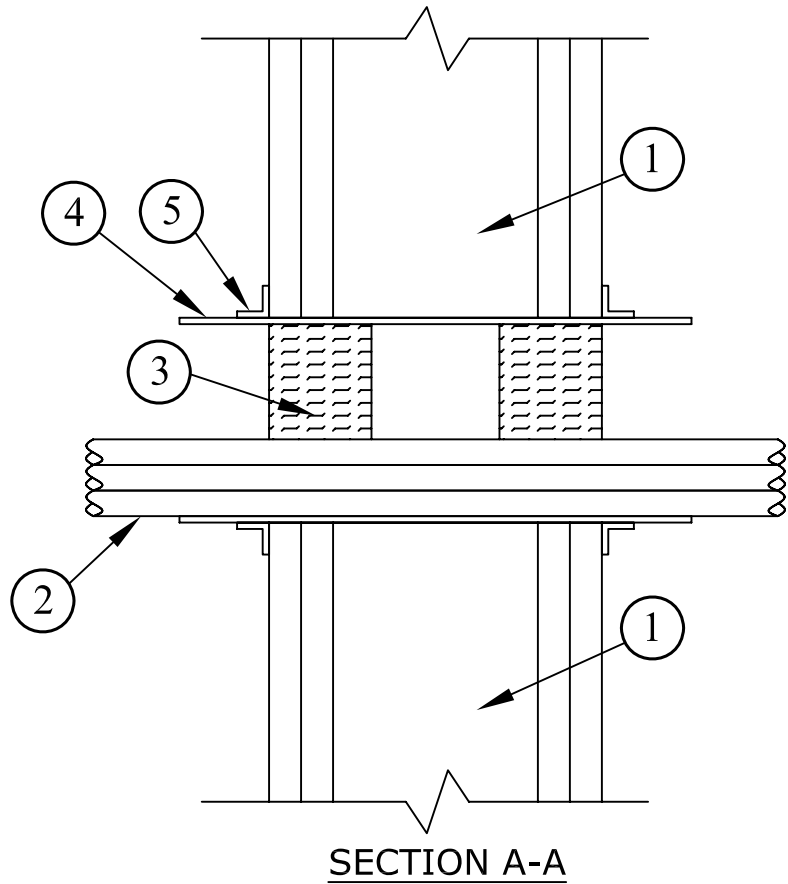

System No. W-L-3260

T Ratings - 0 Hr

F Rating - 1 & 2 Hr

1. WALL ASSEMBLY
2. CABLES
3. PACKING MATERIAL 4 PCF MINERAL WOOL BATTING INSULATION
4. ABESCO CT120 TRANSIT
5. CT MOUNTING FLANGE