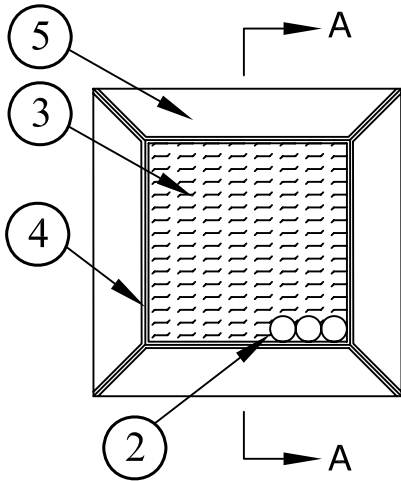

System No. W-L-3260

T Ratings - 0 Hr

F Rating - 1 & 2 Hr

1. WALL ASSEMBLY
2. CABLES
3. PACKING MATERIAL 4 PCF MINERAL WOOL BATTING INSULATION
4. ABESCO CT120 TRANSIT
5. CT MOUNTING FLANGE