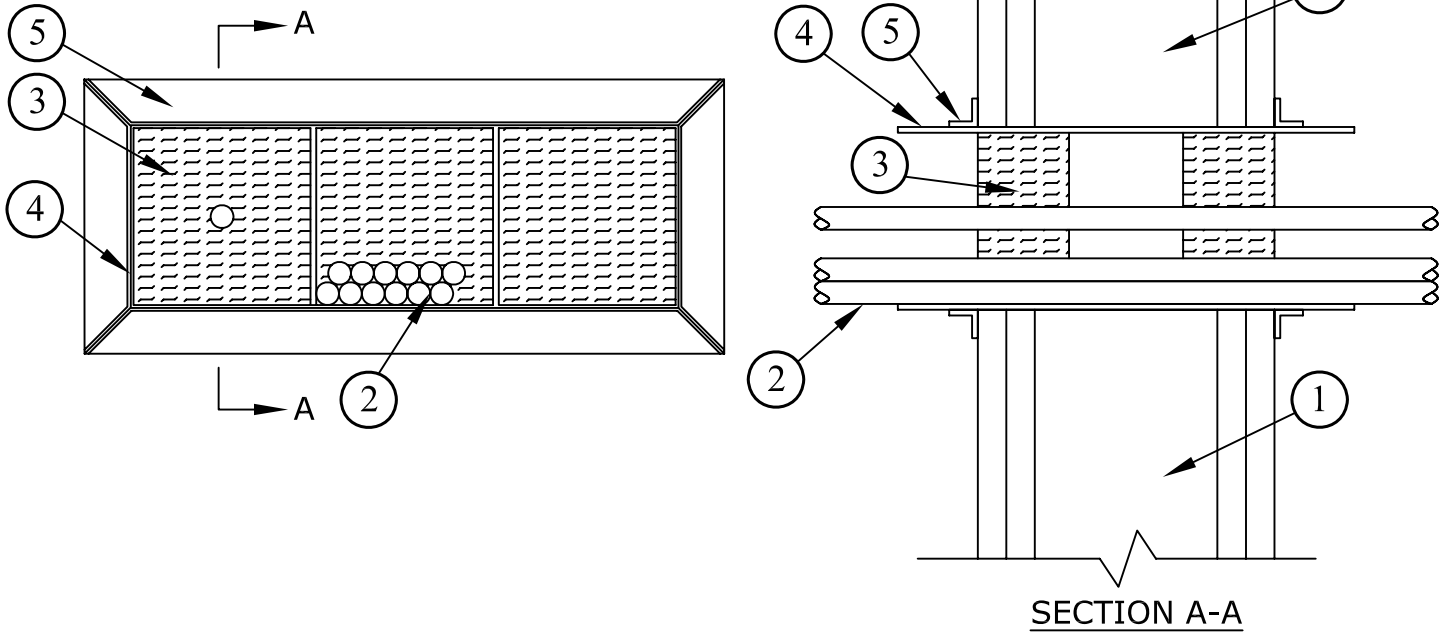

System No. W-L-3261

T Ratings - 0 Hr

F Rating - 1 & 2 Hr

1. WALL ASSEMBLY
2. CABLES
3. PACKING MATERIAL 4 PCF MINERAL WOOL BATTING INSULATION
4. ABESCO CT120 TRANSIT
5. CT MOUNTING FLANGE