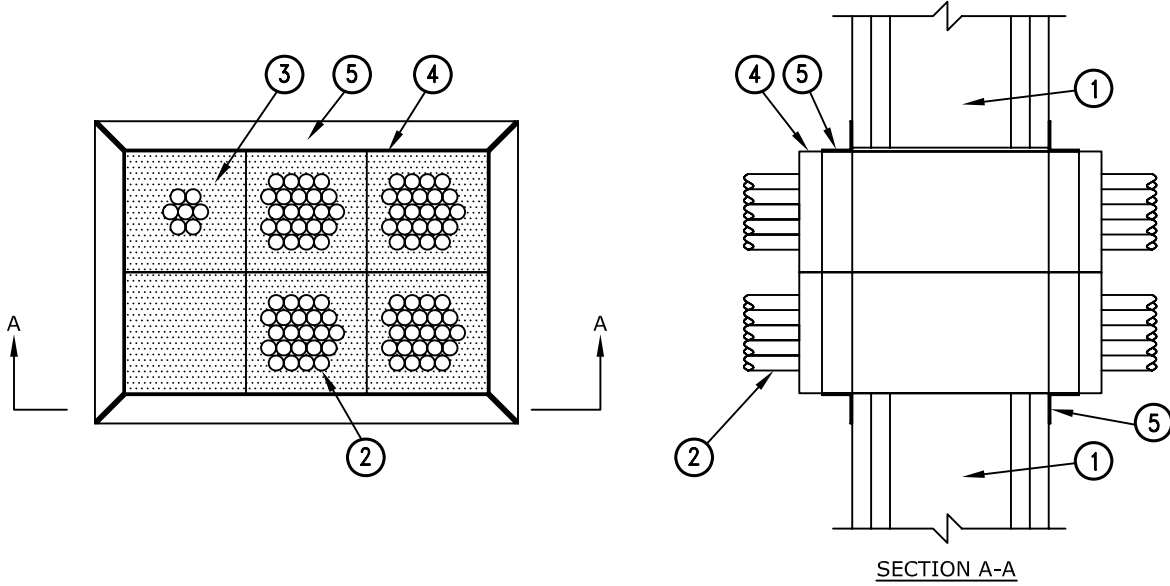

System No. W-L-3293

T Ratings - 0 Hr

F Rating - Up to 2 Hr

L Rating at ambient - Less than 1, 7 and 8 CFM / sq ft

L Rating at 400 F - Less than 1 and 6 CFM / sq ft

1. WALL ASSEMBLY
2. CABLES
3. ABESCO CP310 FR ACRYLIC INTUMESCENT CAULK OR ABESCO FR PUTTY
4. ABESCO CT120 CABLE TRANSIT
5. MOUNTING FLANGE