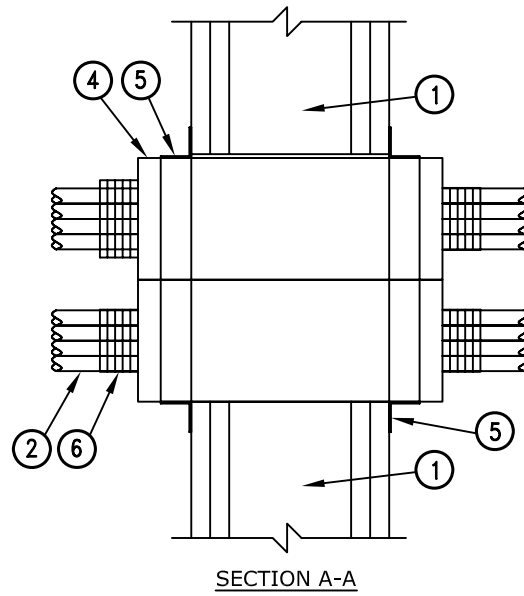

**System No. W-L-4068**

T Ratings - 0 Hr

F Rating - Up to 2 Hr

1. WALL ASSEMBLY
2. CABLES
3. ABESCO CP310 FR ACRYLIC INTUMESCENT CAULK
4. ABESCO CT120 CABLE TRANSIT
5. MOUNTING FLANGE
6. CABLE TRAY