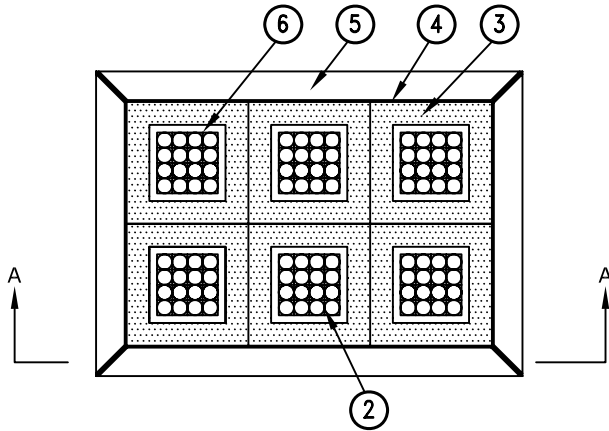

**System No. W-L-4068**

T Ratings - 0 Hr

F Rating - Up to 2 Hr

1. WALL ASSEMBLY
2. CABLES
3. ABESCO CP310 FR ACRYLIC INTUMESCENT CAULK
4. ABESCO CT120 CABLE TRANSIT
5. MOUNTING FLANGE
6. CABLE TRAY